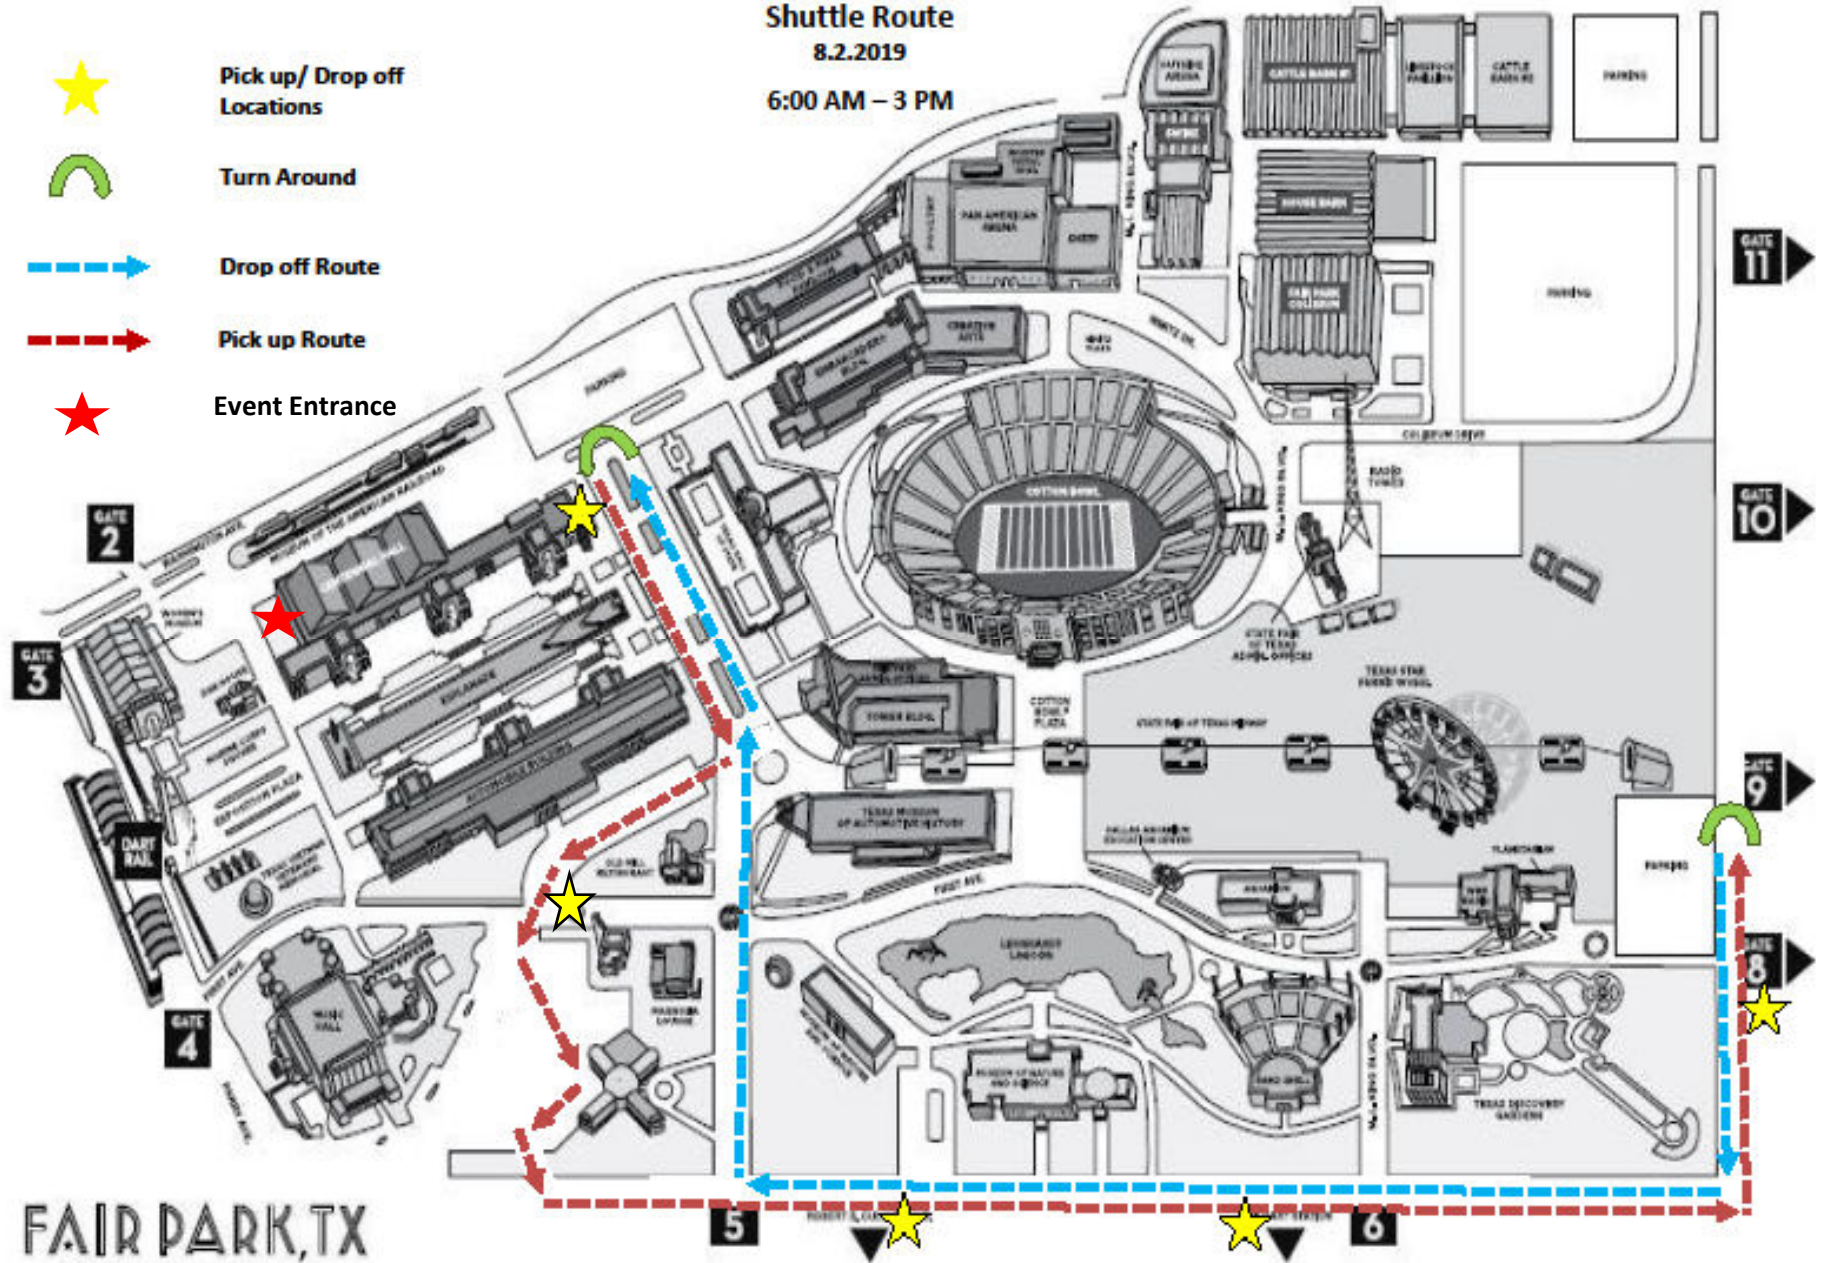

Mayor's Back to School Shuttle Route

8.2.2019

6:00 AM – 3 PM

Pick up/ Drop off Locations

Turn Around

Drop off Route

Pick up Route

Event Entrance

FAIR PARK, TX

One Fun Thing Leads to Another.